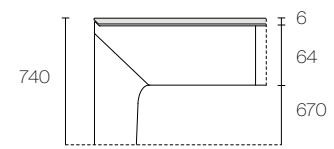

Glass top for extendible version