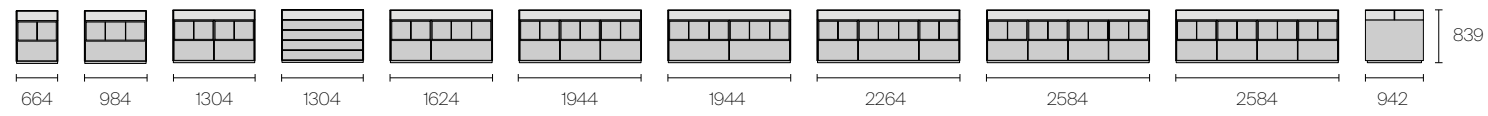

EXCLUSIVE TECHNICAL FEATURES

1. Perimetral profile in folding aluminum
2. Push opening drawers with totally extractable runners. Fronts in lacquered glass
3. Single tempered and lacquered top, 4 mm thickness
4. Top, side panels and divider in tempered transparent glass, 10 mm thickness

DIMENSIONS

Front

Back

FINISHINGS

Structure

Open modules

Internal structure

Finishing fronts and top

Upper top, side panels and divider