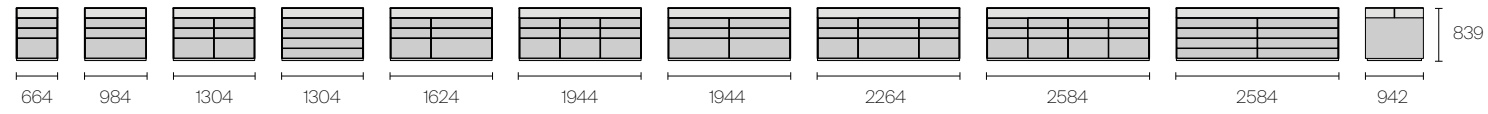

EXCLUSIVE TECHNICAL FEATURES

1. Perimetral profile in folding aluminum
2. Push opening drawers with totally extractable runners. Fronts in lacquered glass
3. Single tempered and lacquered top, 4 mm thickness
4. Top, side panels and divider in tempered transparent glass, 10 mm thickness

DIMENSIONS

Front

Back

FINISHINGS

Structure

Open modules

Internal structure

Finishing fronts and top

Upper top, side panels and divider